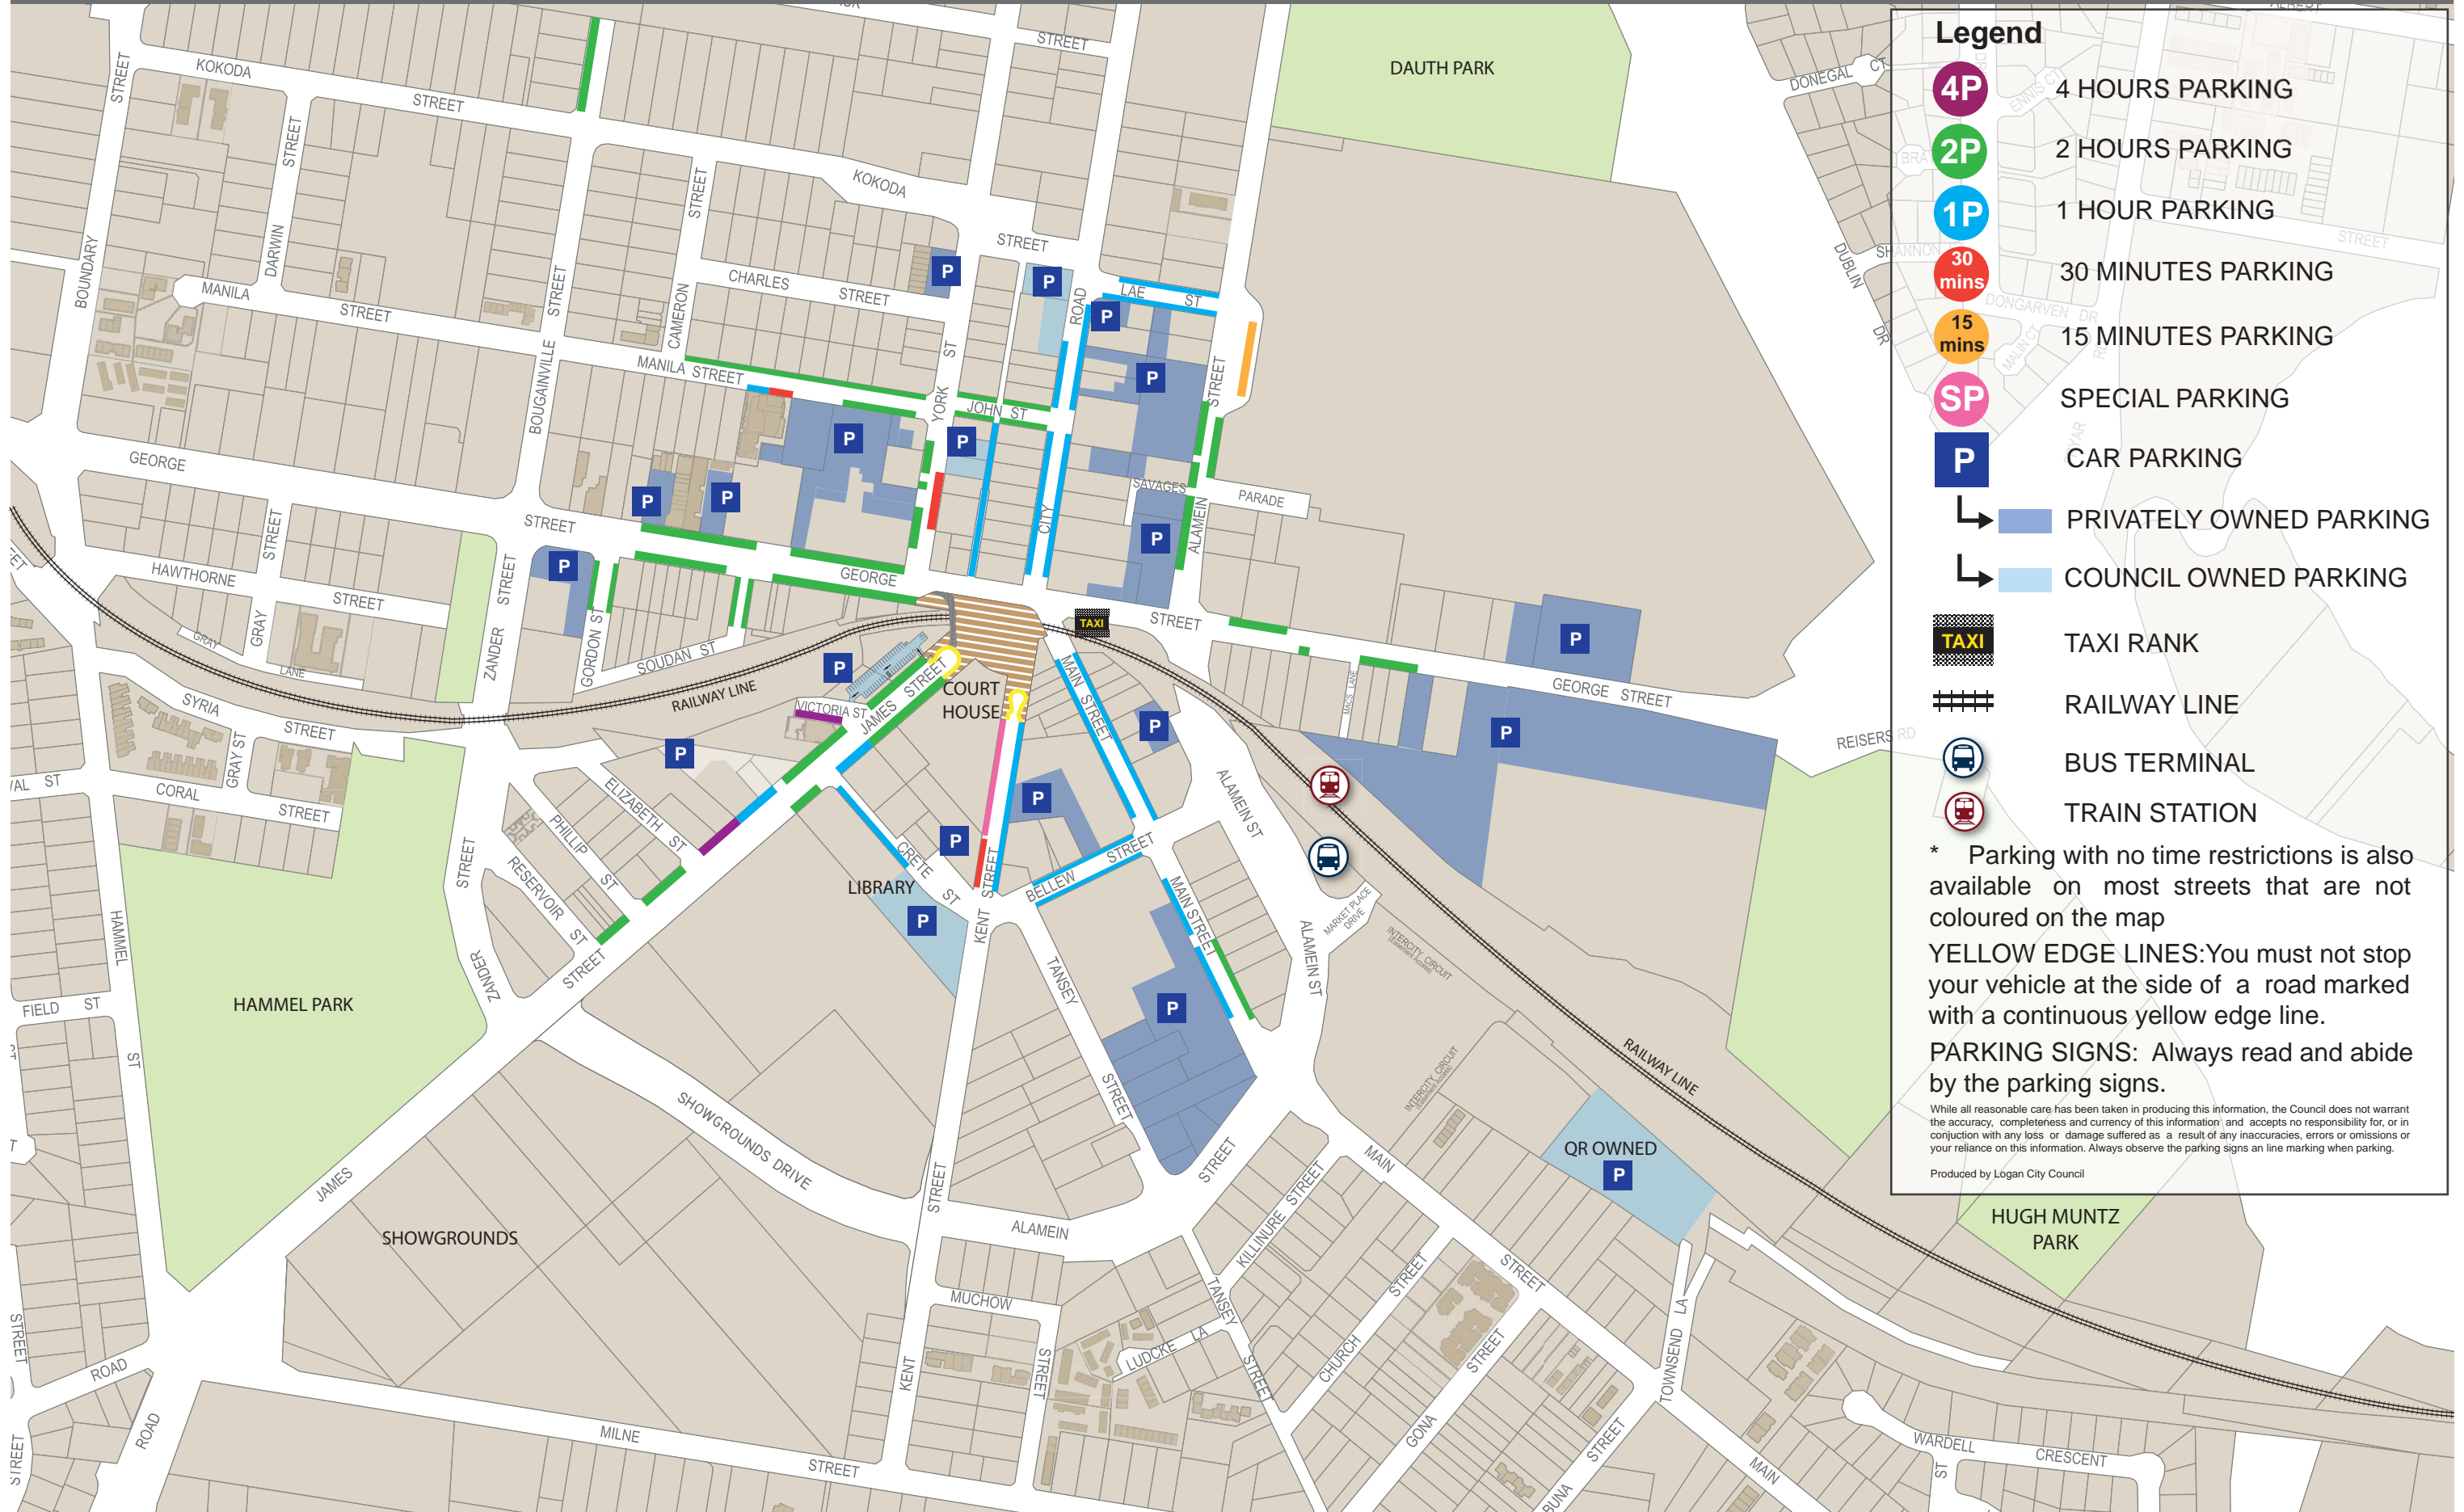

Beenleigh Parking Map

Legend

-  4 HOURS PARKING
-  2 HOURS PARKING
-  1 HOUR PARKING
-  30 MINUTES PARKING
-  15 MINUTES PARKING
-  SPECIAL PARKING
-  CAR PARKING
-  PRIVATELY OWNED PARKING
-  COUNCIL OWNED PARKING
-  TAXI RANK
-  RAILWAY LINE
-  BUS TERMINAL
-  TRAIN STATION

* Parking with no time restrictions is also available on most streets that are not coloured on the map

YELLOW EDGE LINES: You must not stop your vehicle at the side of a road marked with a continuous yellow edge line.

PARKING SIGNS: Always read and abide by the parking signs.

While all reasonable care has been taken in producing this information, the Council does not warrant the accuracy, completeness and currency of this information and accepts no responsibility for, or in conjunction with any loss or damage suffered as a result of any inaccuracies, errors or omissions or your reliance on this information. Always observe the parking signs and line marking when parking.